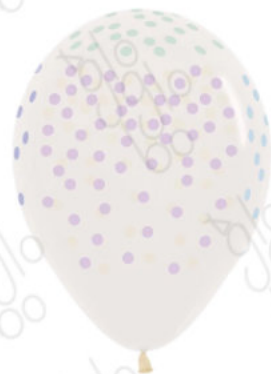

www.gloglobo.com

Enviar WhatsApp

@gloglobo_mx

PATRONES

Huellitas
Infinity
Fashion: 005
R-12

Balon Futbol
Infinity
Fashion: 005
R-12

INFINITY CONFETTI
COBRE
Infinity
Fashion: 005

CONFETTI MULTICOLOR
PASTEL
Infinity
R-12